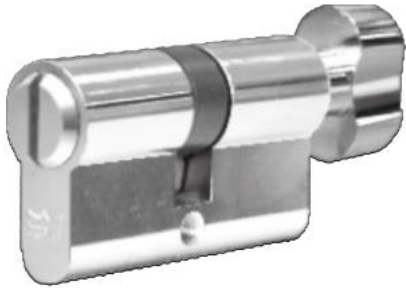

Size : L 70 x H 33 mm.

Finish : NI / PC / SSS / SC

Features :

- For all types of doors
- With 5 pins tumblers
- Master key on request available
- Come with 3 keys

Euro-Profile Cylinders

PC82- Double Cylinder

Size : L 60 x H 33 mm.

Finish : NI / PC / SSS / SC

Features :

- For all types of doors
- With 5 pins tumblers
- Master key on request available
- Come with 3 keys

PC93 – Peanut Shape Thumb turn Cylinder (71 mm)

Size : L 70 x H 33 mm.

Finish : NI / PC / SSS / SC

Features :

- For all types of doors
- With 5 pins tumblers
- Master key on request available
- Come with 3 keys

Euro-Profile Cylinders

PC93/WC – Peanut Shape Thumb turn Cylinder (60 mm)

Size : L 60 x H 33 mm.

Finish : NI / PC / SSS / SC

Features :

- For all types of doors
- Recommend for restroom

PC93/WC – Peanut Shape Thumb turn Cylinder (70 mm)

Size : L 70 x H 33 mm.

Finish : NI / PC / SSS / SC