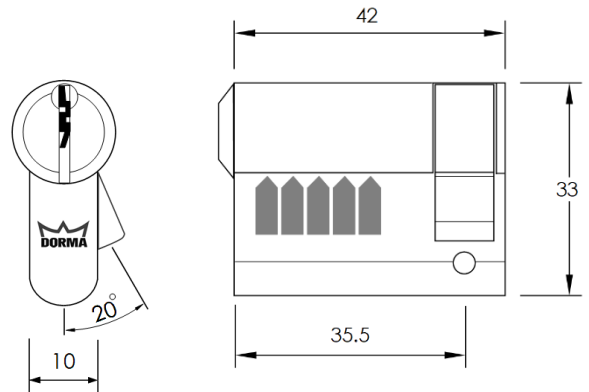

Euro-Profile Cylinders

Everyday cylinders for
residential and
commercial use.

Euro-Profile Cylinders

PC41- Half Cylinder

Size : L 42 x H 33 mm.

Finish : NI / PC / SSS / SC

Features :

- For all types of doors
- With 5 pins tumblers
- Master key on request available
- Come with 3 keys

PC45- Half Cylinder

Size : L 45 x H 33 mm.

Finish : NI / PC / SSS / SC

Features :

- For all types of doors
- With 6 pins tumblers
- Master key on request available
- Come with 3 keys

Euro-Profile Cylinders

PC91 - Double Cylinder

Size : L 60 x H 33 mm.

Finish : NI / PC / SSS / SC

Features :

- For all types of doors
- With 5 pins tumblers
- Master key on request available
- Come with 3 keys

PC92 - Double Cylinder

Size : L 70 x H 33 mm.

Finish : NI / PC / SSS / SC

Features :

- For all types of doors
- With 6 pins tumblers
- Master key on request available
- Come with 3 keys

PC83 – Peanut Shape Thumb turn Cylinder

Size : L 70 x H 33 mm.