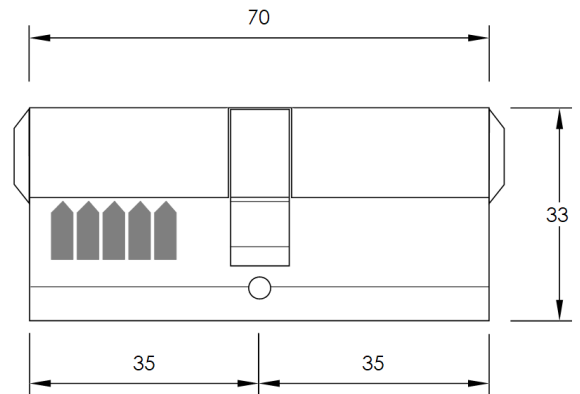

PC45- Half Cylinder

Size : L 45 x H 33 mm.

Finish : NI / PC / SSS / SC

Features :

- For all types of doors
- With 6 pins tumblers
- Master key on request available
- Come with 3 keys

Euro-Profile Cylinders

PC91 - Double Cylinder

Size : L 60 x H 33 mm.

Finish : NI / PC / SSS / SC

Features :

- For all types of doors
- With 5 pins tumblers
- Master key on request available
- Come with 3 keys

PC92 - Double Cylinder

Size : L 70 x H 33 mm.

Finish : NI / PC / SSS / SC

Features :

- For all types of doors
- With 5 pins tumblers
- Master key on request available
- Come with 3 keys

Euro-Profile Cylinders

PC82- Double Cylinder

Size : L 70 x H 33 mm.

Finish : NI / PC / SSS / SC

Features :

- For all types of doors
- With 6 pins tumblers
- Master key on request available
- Come with 3 keys

PC83 – Peanut Shape Thumb turn Cylinder

Size : L 70 x H 33 mm.