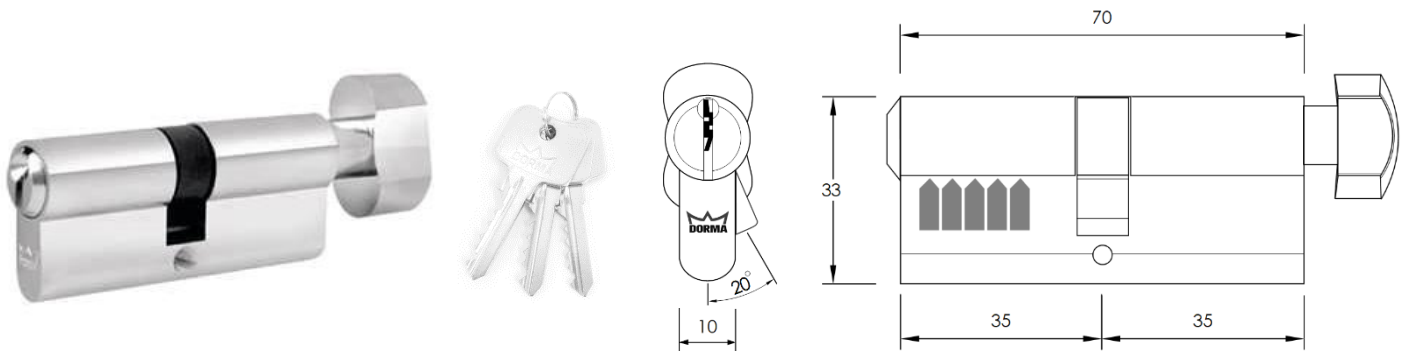

Size : L 70 x H 33 mm.

Finish : NI / PC / SSS / SC

Features :

- For all types of doors
- With 6 pins tumblers
- Master key on request available
- Come with 3 keys

PC83 – Peanut Shape Thumb turn Cylinder

Size : L 70 x H 33 mm.

Finish : NI / PC / SSS / SC

Features :

- For all types of doors
- With 6 pins tumblers
- Master key on request available
- Come with 3 keys

Euro-Profile Cylinders

PC93 – Peanut Shape Thumb turn Cylinder (61 mm)

Size : L 60 x H 33 mm.

Finish : NI / PC / SSS / SC

Features :

- For all types of doors
- With 5 pins tumblers
- Master key on request available
- Come with 3 keys

PC93 – Peanut Shape Thumb turn Cylinder (71 mm)

Size : L 70 x H 33 mm.

Finish : NI / PC / SSS / SC

Features :

- For all types of doors
- With 5 pins tumblers
- Master key on request available
- Come with 3 keys

Euro-Profile Cylinders

PC93/WC – Peanut Shape Thumb turn Cylinder (60 mm)