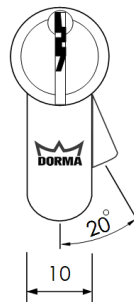

PC45- Half Cylinder

Size : L 45 x H 33 mm.

Finish : NI / PC / SSS / SC

Features :

- For all types of doors
- With 6 pins tumblers
- Master key on request available
- Come with 3 keys

Euro-Profile Cylinders

PC91 - Double Cylinder

Size : L 60 x H 33 mm.

Finish : NI / PC / SSS / SC

Features :

- For all types of doors
- With 5 pins tumblers
- Master key on request available
- Come with 3 keys

PC92 - Double Cylinder

Size : L 70 x H 33 mm.

Finish : NI / PC / SSS / SC

Features :

- For all types of doors
- With 5 pins tumblers
- Master key on request available
- Come with 3 keys

Euro-Profile Cylinders

PC82- Double Cylinder

Size : L 70 x H 33 mm.

Finish : NI / PC / SSS / SC

Features :

- For all types of doors
- With 6 pins tumblers
- Master key on request available
- Come with 3 keys

PC83 – Peanut Shape Thumb turn Cylinder

Size : L 70 x H 33 mm.