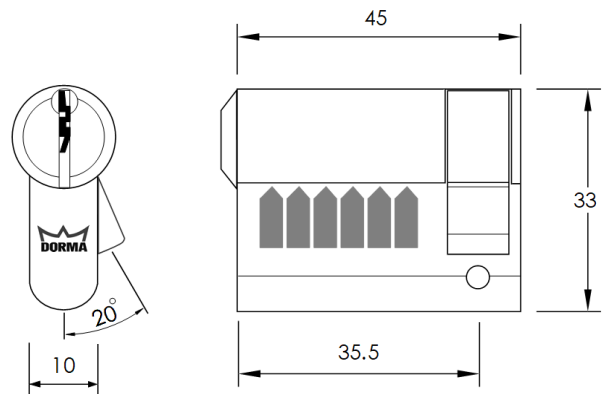

Euro-Profile Cylinders

Everyday cylinders for
residential and
commercial use.

Euro-Profile Cylinders

PC41- Half Cylinder

Size : L 42 x H 33 mm.

Finish : NI / PC / SSS / SC

Features :

- For all types of doors
- With 5 pins tumblers
- Master key on request available
- Come with 3 keys

PC45- Half Cylinder

Size : L 45 x H 33 mm.

Finish : NI / PC / SSS / SC

Features :

- For all types of doors
- With 6 pins tumblers
- Master key on request available
- Come with 3 keys

Euro-Profile Cylinders

PC91 - Double Cylinder

Size : L 60 x H 33 mm.

Finish : NI / PC / SSS / SC

Features :

- For all types of doors
- With 5 pins tumblers
- Master key on request available
- Come with 3 keys

PC92 - Double Cylinder

Size : L 70 x H 33 mm.

Finish : NI / PC / SSS / SC

Features :

- For all types of doors
- With 6 pins tumblers
- Master key on request available
- Come with 3 keys

PC83 – Peanut Shape Thumb turn Cylinder

Size : L 70 x H 33 mm.