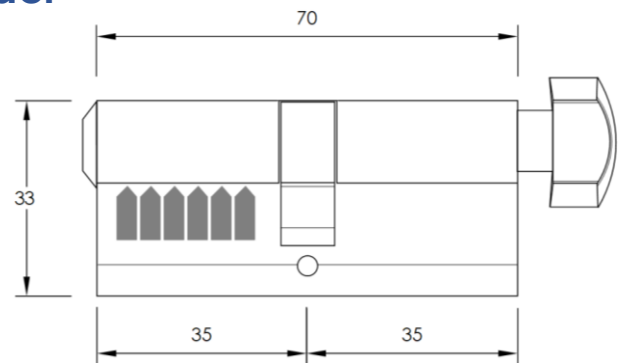

Size : L 70 x H 33 mm.

Finish : NI / PC / SSS / SC

Features :

- For all types of doors
- With 5 pins tumblers
- Master key on request available
- Come with 3 keys

Euro-Profile Cylinders

PC82- Double Cylinder

Size : L 70 x H 33 mm.

Finish : NI / PC / SSS / SC

Features :

- For all types of doors
- With 6 pins tumblers
- Master key on request available
- Come with 3 keys

PC83 – Peanut Shape Thumb turn Cylinder

Size : L 70 x H 33 mm.

Size : L 60 x H 33 mm.

Finish : NI / PC / SSS / SC

Features :

- For all types of doors
- With 5 pins tumblers
- Master key on request available
- Come with 3 keys

PC93 – Peanut Shape Thumb turn Cylinder (71 mm)

Size : L 70 x H 33 mm.

Finish : NI / PC / SSS / SC

Features :

- For all types of doors
- With 5 pins tumblers
- Master key on request available
- Come with 3 keys

Euro-Profile Cylinders

PC93/WC – Peanut Shape Thumb turn Cylinder (60 mm)