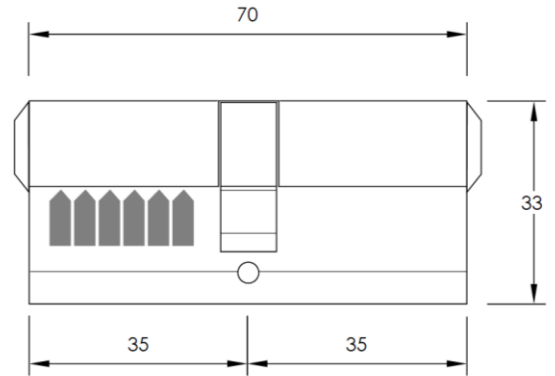

Size : L 70 x H 33 mm.

Finish : NI / PC / SSS / SC

Features :

- For all types of doors
- With 5 pins tumblers
- Master key on request available
- Come with 3 keys

Euro-Profile Cylinders

PC82- Double Cylinder

Size : L 70 x H 33 mm.

Finish : NI / PC / SSS / SC

Features :

- For all types of doors
- With 6 pins tumblers
- Master key on request available
- Come with 3 keys

PC83 – Peanut Shape Thumb turn Cylinder

Size : L 70 x H 33 mm.

Size : L 60 x H 33 mm.

Finish : NI / PC / SSS / SC

Features :

- For all types of doors
- With 5 pins tumblers
- Master key on request available
- Come with 3 keys

PC93 – Peanut Shape Thumb turn Cylinder (71 mm)

Size : L 70 x H 33 mm.

Finish : NI / PC / SSS / SC

Features :

- For all types of doors
- With 5 pins tumblers
- Master key on request available
- Come with 3 keys

Euro-Profile Cylinders

PC93/WC – Peanut Shape Thumb turn Cylinder (60 mm)