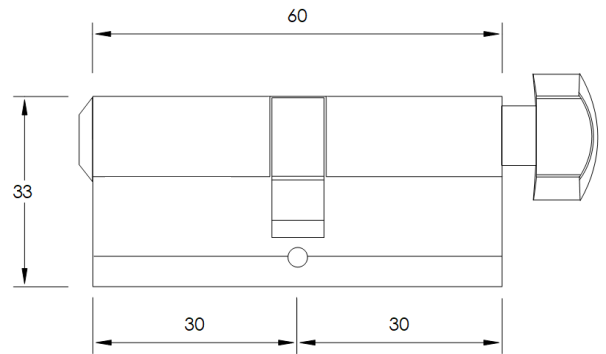

Size : L 70 x H 33 mm.

Finish : NI / PC / SSS / SC

Features :

- For all types of doors
- With 6 pins tumblers
- Master key on request available
- Come with 3 keys

PC83 – Peanut Shape Thumb turn Cylinder

Size : L 70 x H 33 mm.

Size : L 60 x H 33 mm.

Finish : NI / PC / SSS / SC

Features :

- For all types of doors
- With 5 pins tumblers
- Master key on request available
- Come with 3 keys

PC93 – Peanut Shape Thumb turn Cylinder (71 mm)

Size : L 70 x H 33 mm.

Finish : NI / PC / SSS / SC

Features :

- For all types of doors
- With 5 pins tumblers
- Master key on request available
- Come with 3 keys

Euro-Profile Cylinders

PC93/WC – Peanut Shape Thumb turn Cylinder (60 mm)

Size : L 60 x H 33 mm.

Finish : NI / PC / SSS / SC

Features :

- For all types of doors
- Recommend for restroom

PC93/WC – Peanut Shape Thumb turn Cylinder (70 mm)

Size : L 70 x H 33 mm.

Finish : NI / PC / SSS / SC