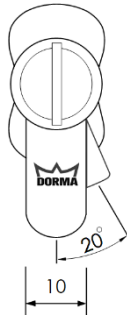

Size : L 70 x H 33 mm.

Finish : NI / PC / SSS / SC

Features :

- For all types of doors
- With 6 pins tumblers
- Master key on request available
- Come with 3 keys

PC83 – Peanut Shape Thumb turn Cylinder

Size : L 70 x H 33 mm.

Size : L 60 x H 33 mm.

Finish : NI / PC / SSS / SC

Features :

- For all types of doors
- With 5 pins tumblers
- Master key on request available
- Come with 3 keys

PC93 – Peanut Shape Thumb turn Cylinder (71 mm)

Size : L 70 x H 33 mm.

Finish : NI / PC / SSS / SC

Features :

- For all types of doors
- With 5 pins tumblers
- Master key on request available
- Come with 3 keys

Euro-Profile Cylinders

PC93/WC – Peanut Shape Thumb turn Cylinder (60 mm)

Size : L 60 x H 33 mm.

Finish : NI / PC / SSS / SC

Features :

- For all types of doors
- Recommend for restroom

PC93/WC – Peanut Shape Thumb turn Cylinder (70 mm)

Size : L 70 x H 33 mm.

Finish : NI / PC / SSS / SC