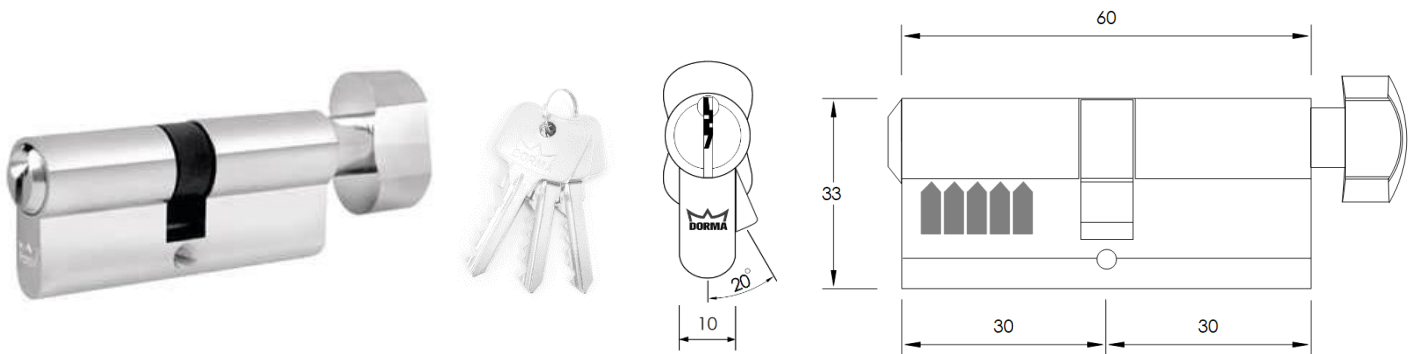

Size : L 70 x H 33 mm.

Finish : NI / PC / SSS / SC

Features :

- For all types of doors
- With 5 pins tumblers
- Master key on request available
- Come with 3 keys

Euro-Profile Cylinders

PC82- Double Cylinder

Size : L 70 x H 33 mm.

Finish : NI / PC / SSS / SC

Features :

- For all types of doors
- With 6 pins tumblers
- Master key on request available
- Come with 3 keys

PC83 – Peanut Shape Thumb turn Cylinder

Size : L 70 x H 33 mm.

Size : L 60 x H 33 mm.

Finish : NI / PC / SSS / SC

Features :

- For all types of doors
- With 5 pins tumblers
- Master key on request available
- Come with 3 keys

PC93 – Peanut Shape Thumb turn Cylinder (71 mm)

Size : L 70 x H 33 mm.

Finish : NI / PC / SSS / SC

Features :

- For all types of doors
- With 5 pins tumblers
- Master key on request available
- Come with 3 keys

Euro-Profile Cylinders

PC93/WC – Peanut Shape Thumb turn Cylinder (60 mm)