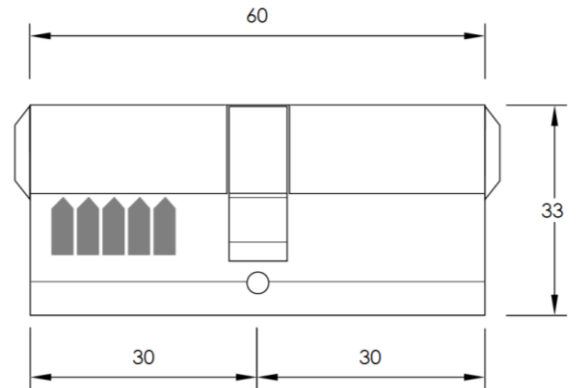

PC45- Half Cylinder

Size : L 45 x H 33 mm.

Finish : NI / PC / SSS / SC

Features :

- For all types of doors
- With 6 pins tumblers
- Master key on request available
- Come with 3 keys

Euro-Profile Cylinders

PC91 - Double Cylinder

Size : L 60 x H 33 mm.

Finish : NI / PC / SSS / SC

Features :

- For all types of doors
- With 5 pins tumblers
- Master key on request available
- Come with 3 keys

PC92 - Double Cylinder

Size : L 70 x H 33 mm.

Finish : NI / PC / SSS / SC

Features :

- For all types of doors
- With 5 pins tumblers
- Master key on request available
- Come with 3 keys

Euro-Profile Cylinders

PC82- Double Cylinder

Size : L 70 x H 33 mm.

Finish : NI / PC / SSS / SC

Features :

- For all types of doors
- With 6 pins tumblers
- Master key on request available
- Come with 3 keys

PC83 – Peanut Shape Thumb turn Cylinder

Size : L 70 x H 33 mm.