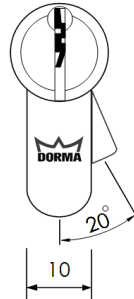

Euro-Profile Cylinders

Everyday cylinders for
residential and
commercial use.

Euro-Profile Cylinders

PC41- Half Cylinder

Size : L 42 x H 33 mm.

Finish : NI / PC / SSS / SC

Features :

- For all types of doors
- With 5 pins tumblers
- Master key on request available
- Come with 3 keys

PC45- Half Cylinder

Size : L 45 x H 33 mm.

Finish : NI / PC / SSS / SC

Features :

- For all types of doors
- With 6 pins tumblers
- Master key on request available
- Come with 3 keys

Euro-Profile Cylinders

PC91 - Double Cylinder

Size : L 60 x H 33 mm.

Finish : NI / PC / SSS / SC

Features :

- For all types of doors
- With 5 pins tumblers
- Master key on request available
- Come with 3 keys

PC92 - Double Cylinder

Size : L 70 x H 33 mm.

Finish : NI / PC / SSS / SC

Features :

- For all types of doors
- With 6 pins tumblers
- Master key on request available
- Come with 3 keys

PC83 – Peanut Shape Thumb turn Cylinder

Size : L 70 x H 33 mm.