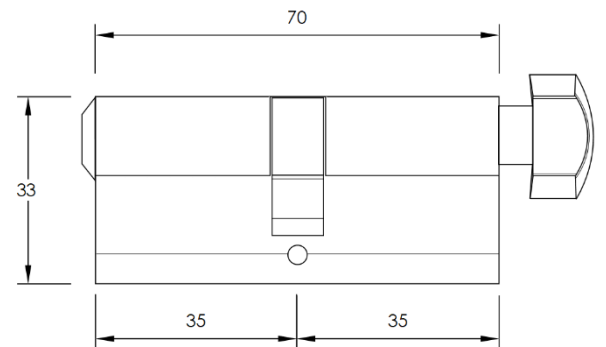

Size : L 70 x H 33 mm.

Finish : NI / PC / SSS / SC

Features :

- For all types of doors
- With 6 pins tumblers
- Master key on request available
- Come with 3 keys

PC83 – Peanut Shape Thumb turn Cylinder

Size : L 70 x H 33 mm.

Size : L 60 x H 33 mm.

Finish : NI / PC / SSS / SC

Features :

- For all types of doors
- With 5 pins tumblers
- Master key on request available
- Come with 3 keys

PC93 – Peanut Shape Thumb turn Cylinder (71 mm)

Size : L 70 x H 33 mm.

Finish : NI / PC / SSS / SC

Features :

- For all types of doors
- With 5 pins tumblers
- Master key on request available
- Come with 3 keys

Euro-Profile Cylinders

PC93/WC – Peanut Shape Thumb turn Cylinder (60 mm)

Size : L 60 x H 33 mm.

Finish : NI / PC / SSS / SC

Features :

- For all types of doors
- Recommend for restroom

PC93/WC – Peanut Shape Thumb turn Cylinder (70 mm)

Size : L 70 x H 33 mm.

Finish : NI / PC / SSS / SC